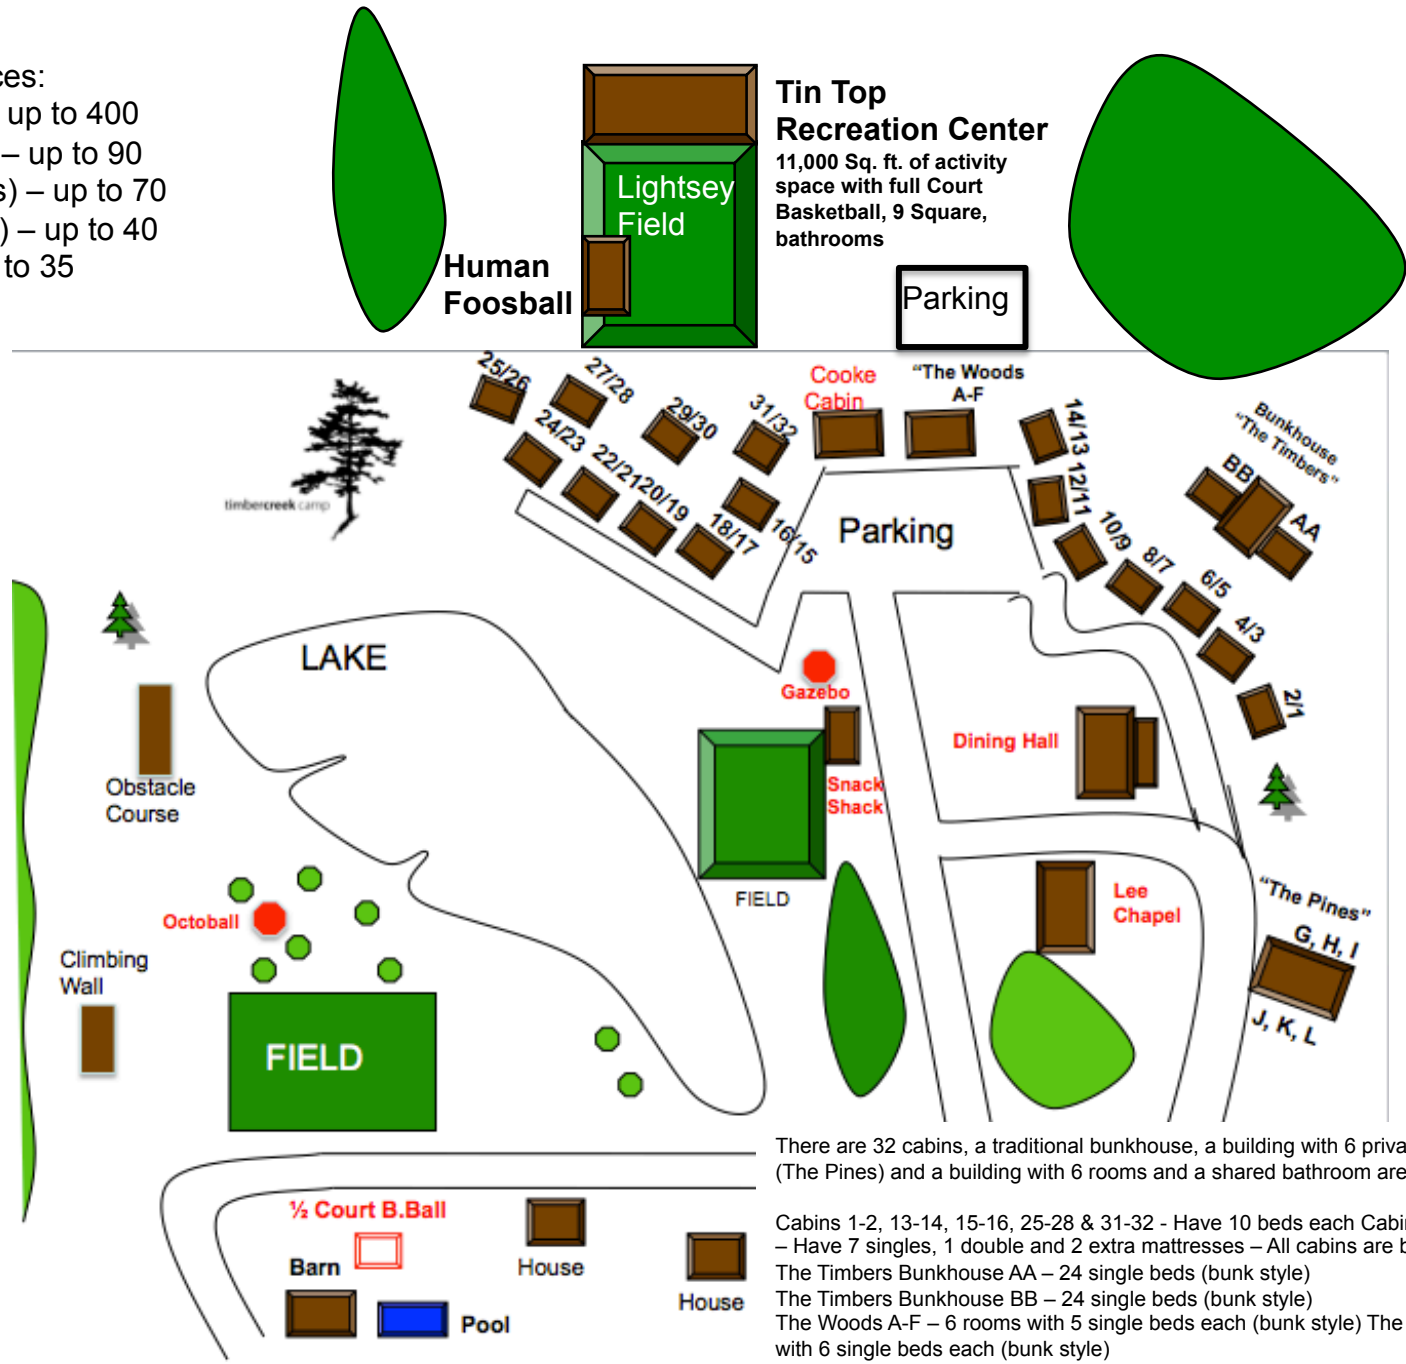

Meeting Spaces:
 Lee Chapel – up to 400
 Cooke Cabin – up to 90
 Pines (Burkes) – up to 70
 Pines (Lamar) – up to 40
 Timbers - up to 35

Tin Top Recreation Center
 11,000 Sq. ft. of activity space with full Court Basketball, 9 Square, bathrooms

Pines has 2 meeting spaces:
 Lamar Room
 Burkes Room

There are 32 cabins, a traditional bunkhouse, a building with 6 private rooms and bathrooms (The Pines) and a building with 6 rooms and a shared bathroom area. (The Woods)

Cabins 1-2, 13-14, 15-16, 25-28 & 31-32 - Have 10 beds each Cabins 3-12, 17-24, & 29-30 - Have 7 singles, 1 double and 2 extra mattresses - All cabins are bunk style
 The Timbers Bunkhouse AA - 24 single beds (bunk style)
 The Timbers Bunkhouse BB - 24 single beds (bunk style)
 The Woods A-F - 6 rooms with 5 single beds each (bunk style) The Pines G-L - 6 rooms with 6 single beds each (bunk style)